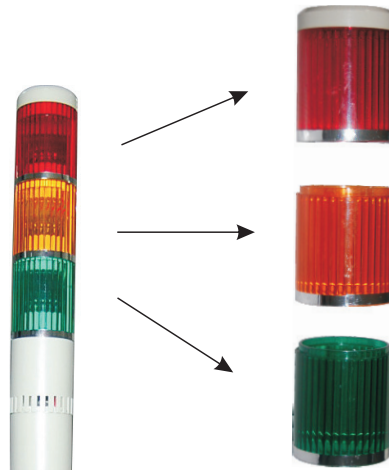

AL-03 Series 3 Color Light Tower

Two ports, one is for power, another is for scale

The three color's site of light can be changed by yourself

Check weighing output board in the base

► Packing

► Dimension (mm)

► FEATURES

- Three color lights
- The light's color can be changed by customer
- Standard alarm sound
- Can connect to scales with checkweighing function: AHW/QHW/JW/T2000/BW/KW/VW/CW/BWS