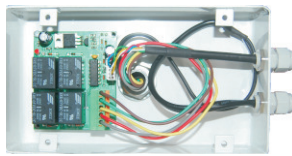

AL-03 Series 3 Color Light Tower

Two ports, one is for power, another is for scale

The three color's site of light can be changed by yourself

Check weighing output board in the base

► Packing

► Dimension (mm)

► FEATURES

- Three color lights
- The light's color can be changed by customer
- Standard alarm sound
- Can connect to scales with checkweighing function: AHW/QHW/JW/T2000/BW/KW/VW/CW/BWS