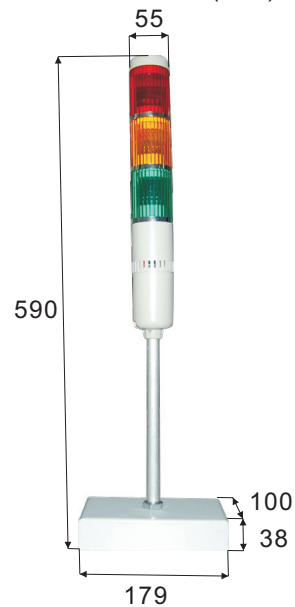

AL-03 Series 3 Color Light Tower

Two ports, one is for power, another is for scale

The three color's site of light can be changed by yourself

Check weighing output board in the base

► Packing

► Dimension (mm)

► FEATURES

- Three color lights
- The light's color can be changed by customer
- Standard alarm sound
- Can connect to scales with checkweighing function: AHW/QHW/JW/T2000/BW/KW/VW/CW/BWS