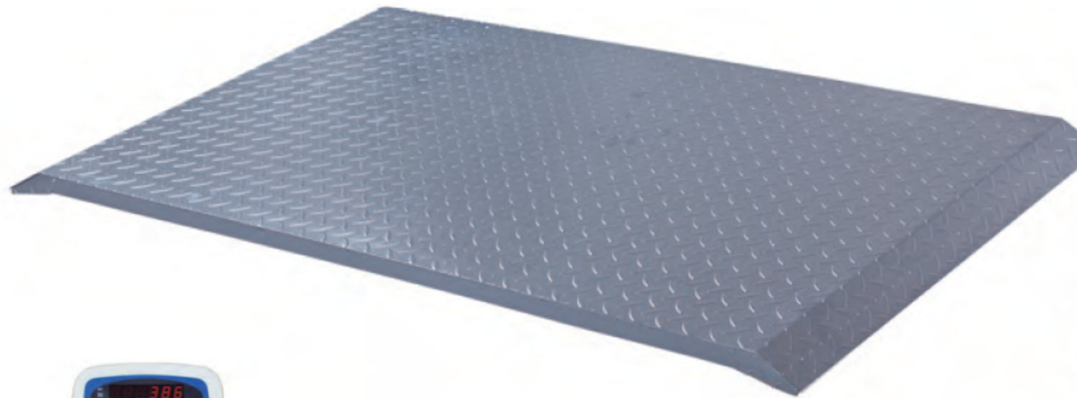

Model Measuretek EH-AMC General purpose Animal Weighing platform scale

Platform Specifications:

- Constructed with mild steel base and tread plate platform
- With ABS IP65 waterproof junction box with top access for easy installation and service
- Comes standard with built-in ramps for animals climbing on and off easily

Indicator specifications:

- Up to 3,000 display resolution
- Equipped with ABS plastic housing indicator with RS232 interface as optional.
- Hold function for convenience of easy reading
- Powered by: 12V DC adapter with built-in 6V/4Ah lead-acid rechargeable battery

Optional:

- Indicator stand
- RS232 cable
- Desk/wall mounting bracket

Capacity Division

Platform size

0 - 1000kg x 0.5kg

76cm x 150cm with built-in ramp