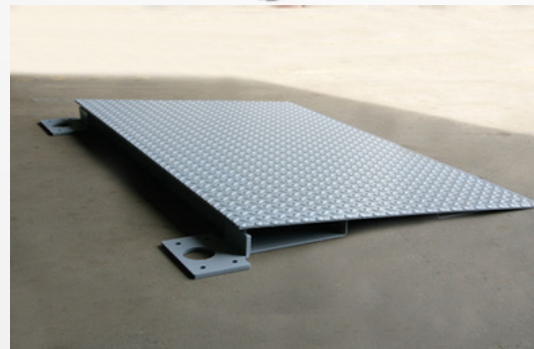

## HEAVY DUTY PLATFORM SCALES

*Model LHD-3ton & LHD-6ton series*

**FOR TRADE USE - SANS 1649 Compliant (Approved up to 20ton)**

### **LHD-3ton specifications:**

- 4 x ZEMIC H8C-2ton loadcells
- 6mm Top chequer plate
- Standard 5m Loadcell cable
- Adjustable leveling feet
- Loadcell adjustable summation board
- Mild steel channel iron: 100mm x 50mm
- Undercoat & Painted
- Height: 125mm - 150mm adjustable

### **LHD-6ton specifications:**

- 4 x ZEMIC H8C-3ton loadcells
- 6mm Top chequer plate
- Standard 5m Loadcell cable
- Adjustable leveling feet
- Loadcell adjustable summation board
- Mild steel channel iron: 120mm x 50mm
- Undercoat & Painted
- Height: 150mm - 175mm adjustable