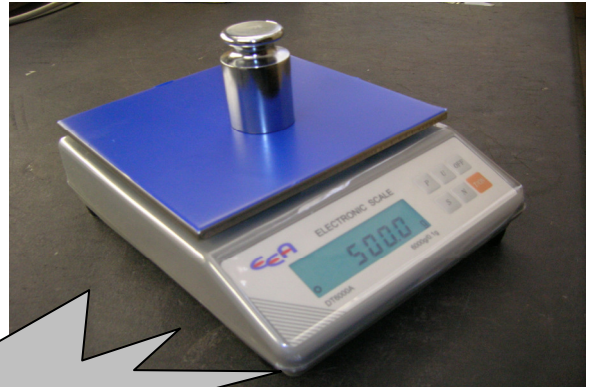

MARCH SPECIALS !!!
LIMITED PERIOD PRICE OFFER!!!

LABORATORY SCALES & BALANCES

MODEL: DIGITECH DT-6000A balance

Capacity: 6000g
Accuracy: 0,1g

Specifications:

Adjustable feet
Metal casing
Power: AC/DC adaptor
Pan size: 180mm x 170mm
LCD display with back-light
RS232 output
4 x Dry-cell battery

Functions:

Unit change to: g; ct; lb; oz; ozt; dwt
Basic counting, Tare
Dimensions: 242 x 188 x 76mm

R950.00
Excl VAT

MODEL: LARK DJ2/5 high accuracy balance

Capacity & accuracy - Dual range:
0g - 500g x 0,001g & 500g - 2000g x 0,01g

Specifications:

Bottom weighing hook
Electric magnetic force loadcell
Adjustable feet
Metal casing
Power: 220 VAC
Pan size: 150mm diameter
RS232 output
Green fluorescent VFD display
Windshield

R3795.00
Excl VAT